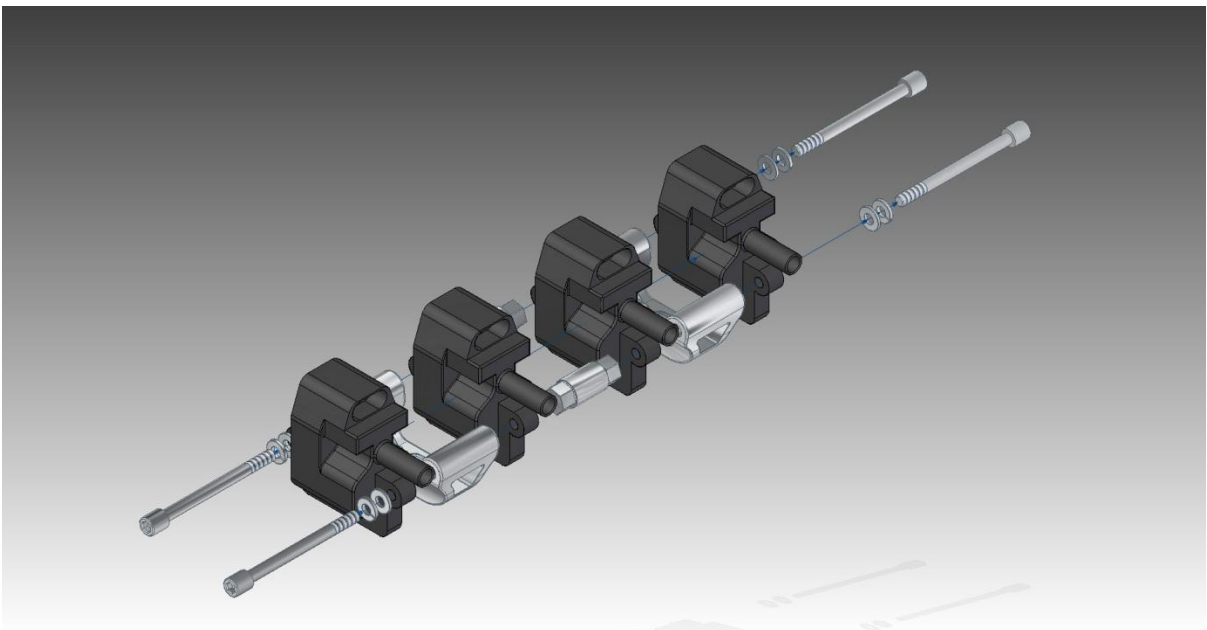

4 coil assembly