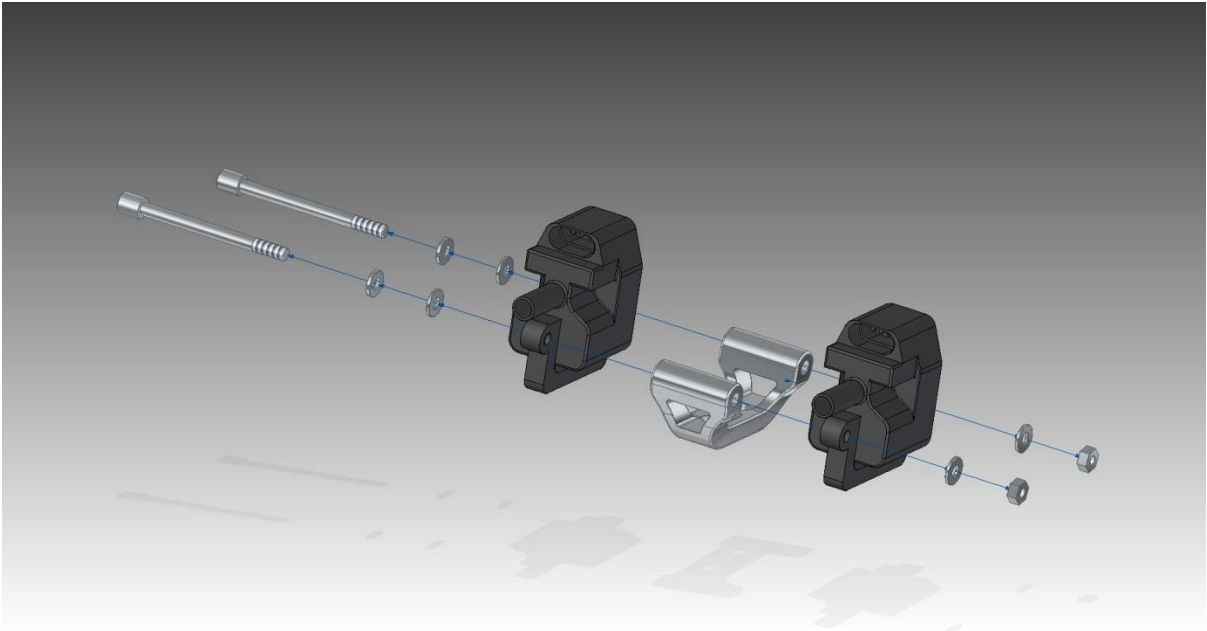

2 coil assembly