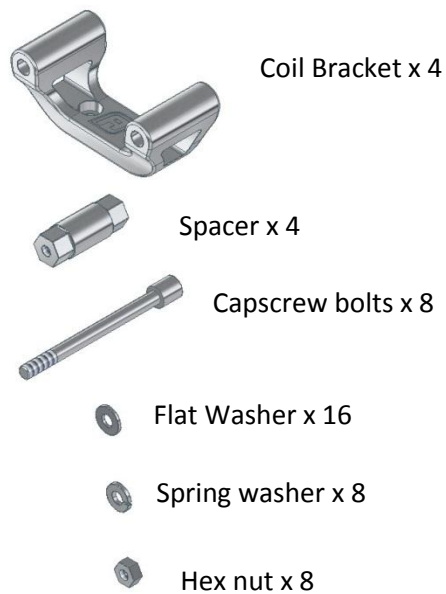

## LS2,LS3,LS7 Coil Relocation Kit

AF64-4034, AF64-4034BLK

### Kit Contents:

The Aeroflow coil relocation kit is an innovative lightweight modular design that allows multiple mounting options. The kit contains components to mount 8 LS2, LS3 or LS7 style mounting coils in pairs or by optionally using the included spacers they can be mounted in groups of 4.