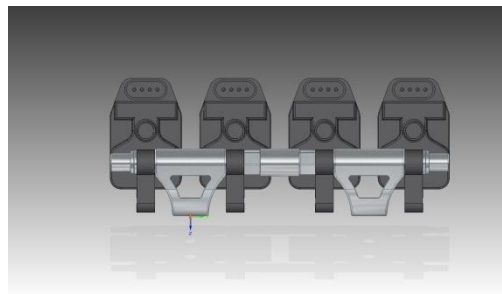

## LS2,LS3,LS7 Coil Relocation Kit

AF64-4034, AF64-4034BLK

### Kit Contents:

The Aeroflow coil relocation kit is an innovative lightweight modular design that allows multiple mounting options. The kit contains components to mount 8 LS2, LS3 or LS7 style mounting coils in pairs or by optionally using the included spacers they can be mounted in groups of 4.

*Note: LS2, LS3 & LS7 coils have an 82mm mounting pattern, this kit doesn't suit LS1 & LS6 style coils which have a 65mm mounting pattern. Use AF64-4032 or AF64-4032BLK for LS1/LS6 coils.*

[www.aeroflowperformance.com](http://www.aeroflowperformance.com)