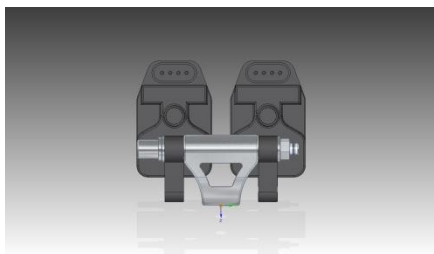

www.aeroflowperformance.com